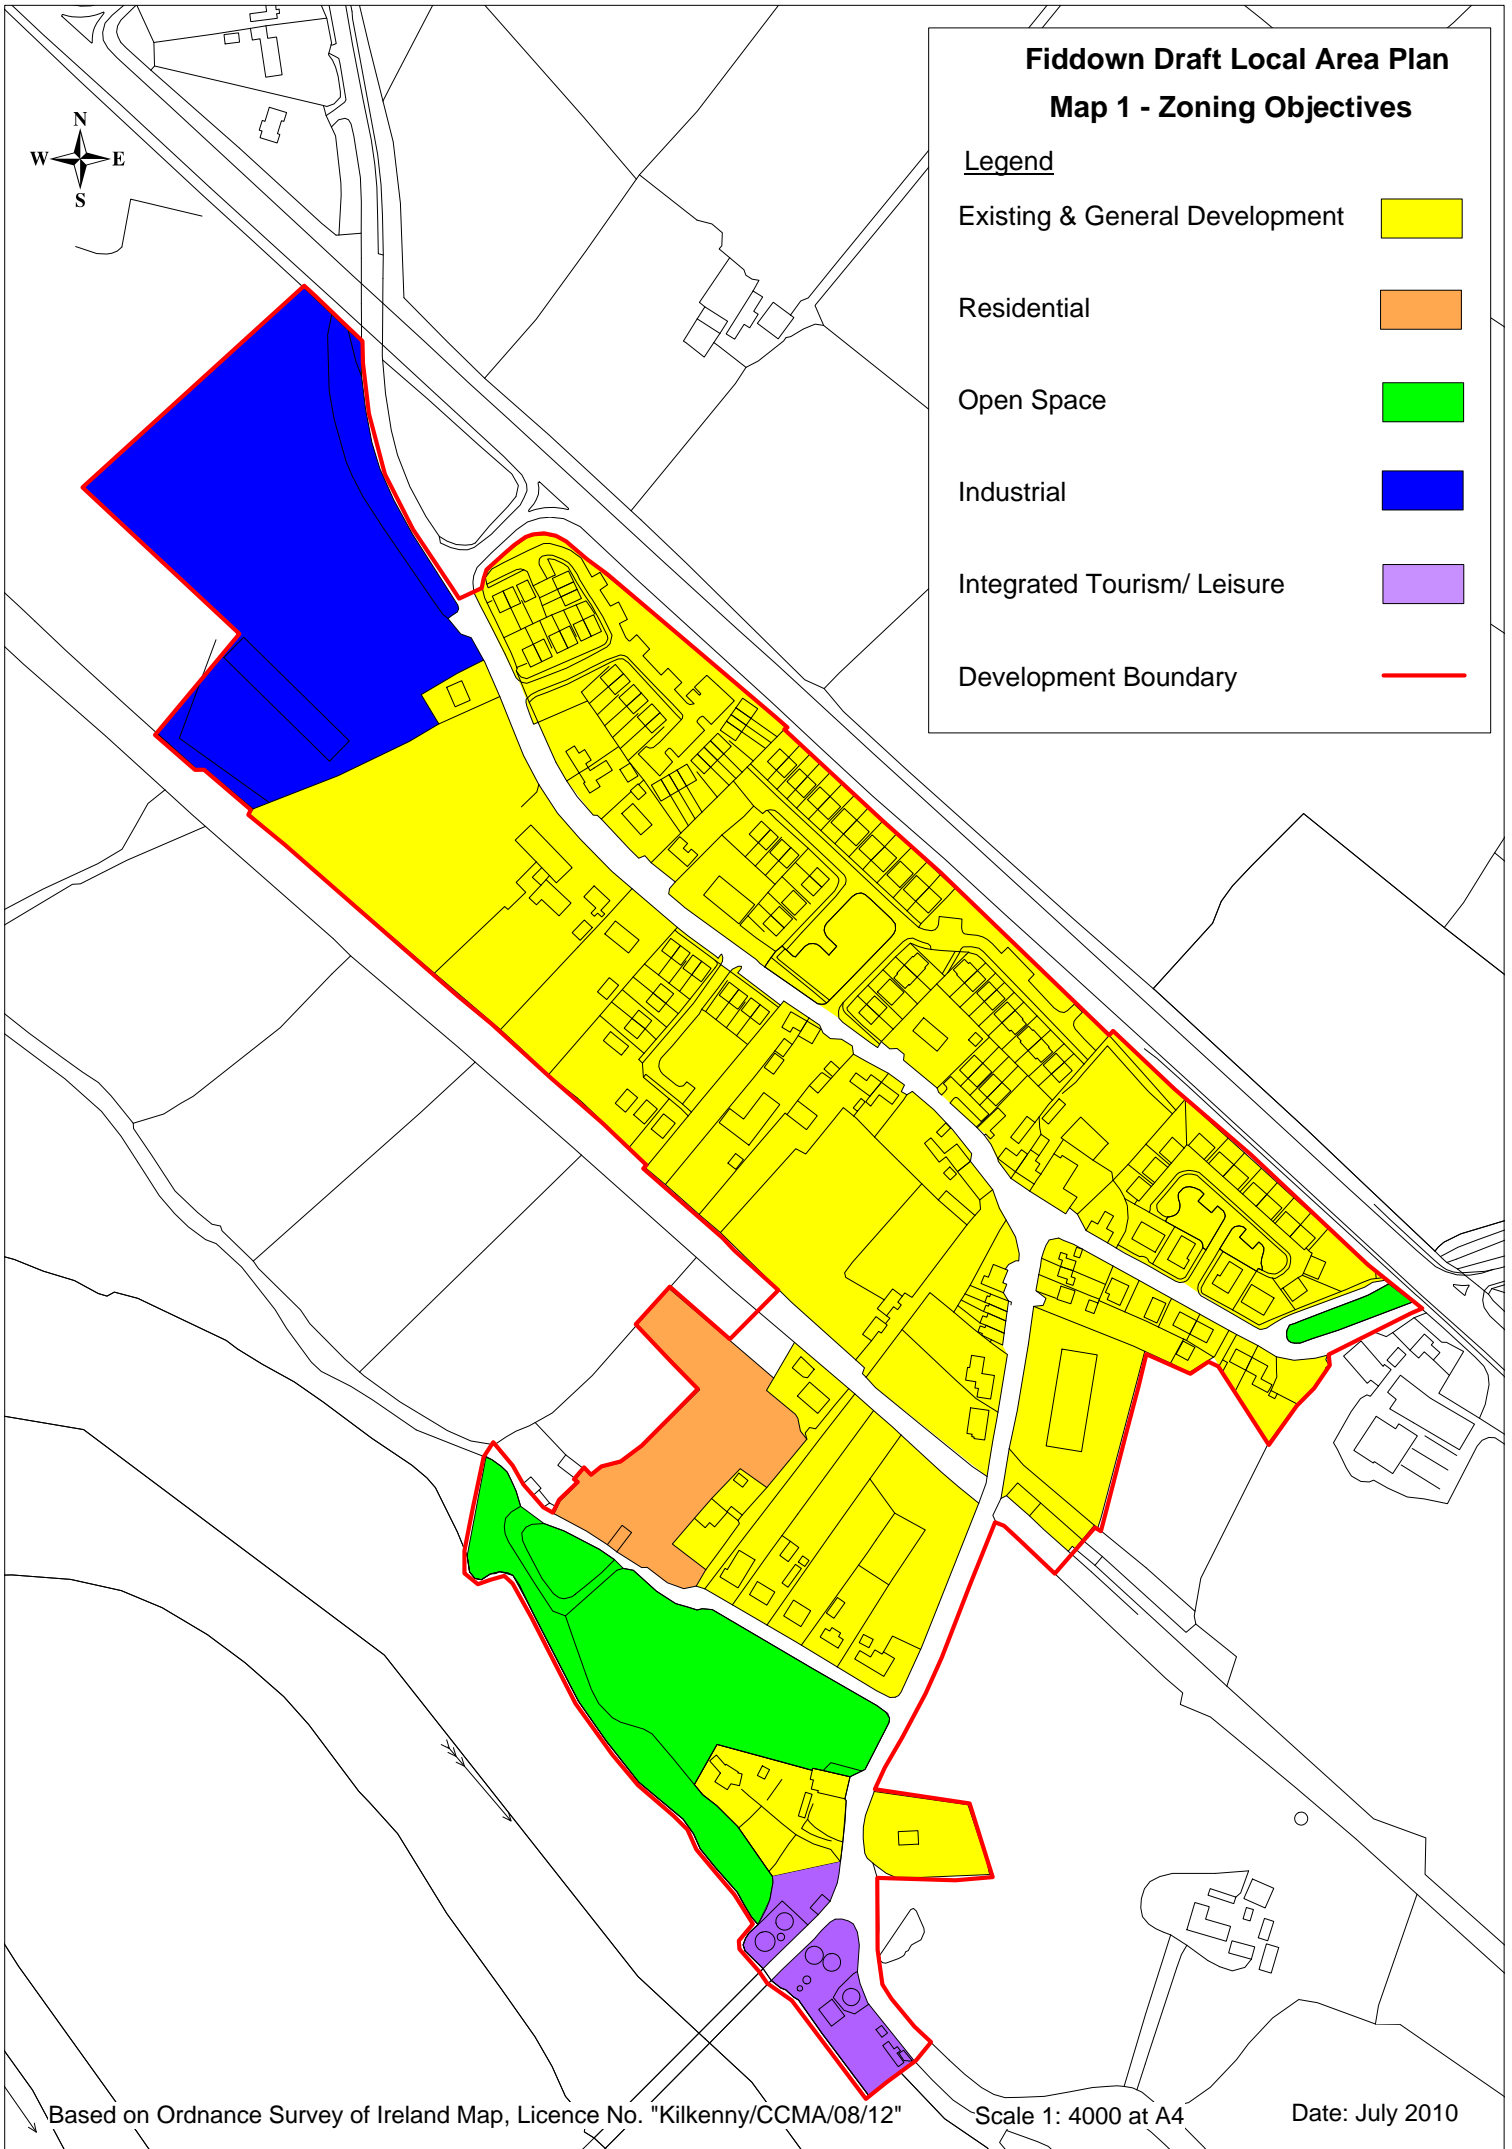

Fiddown Draft Local Area Plan Map 1 - Zoning Objectives

Legend

- Existing & General Development 
- Residential 
- Open Space 
- Industrial 
- Integrated Tourism/ Leisure 
- Development Boundary 

Piltown Draft Local Area Plan

Map 2 - Natural Heritage

Legend

Ecological Networks - FD1, FD2

Special Area of Conservation

Natural Heritage Area

Hedgerow

Date: July 2010

**DRAFT
FIDDOWN LOCAL AREA PLAN**

Legend

Existing & Proposed
Protected Structures
(for details refer to Table 1)

Recorded Monuments

MAP 3 - BUILT HERITAGE & ARCHAEOLOGY

Based on Ordnance Survey of Ireland
Map Licence No. Kilkenny/CCMA08/12"