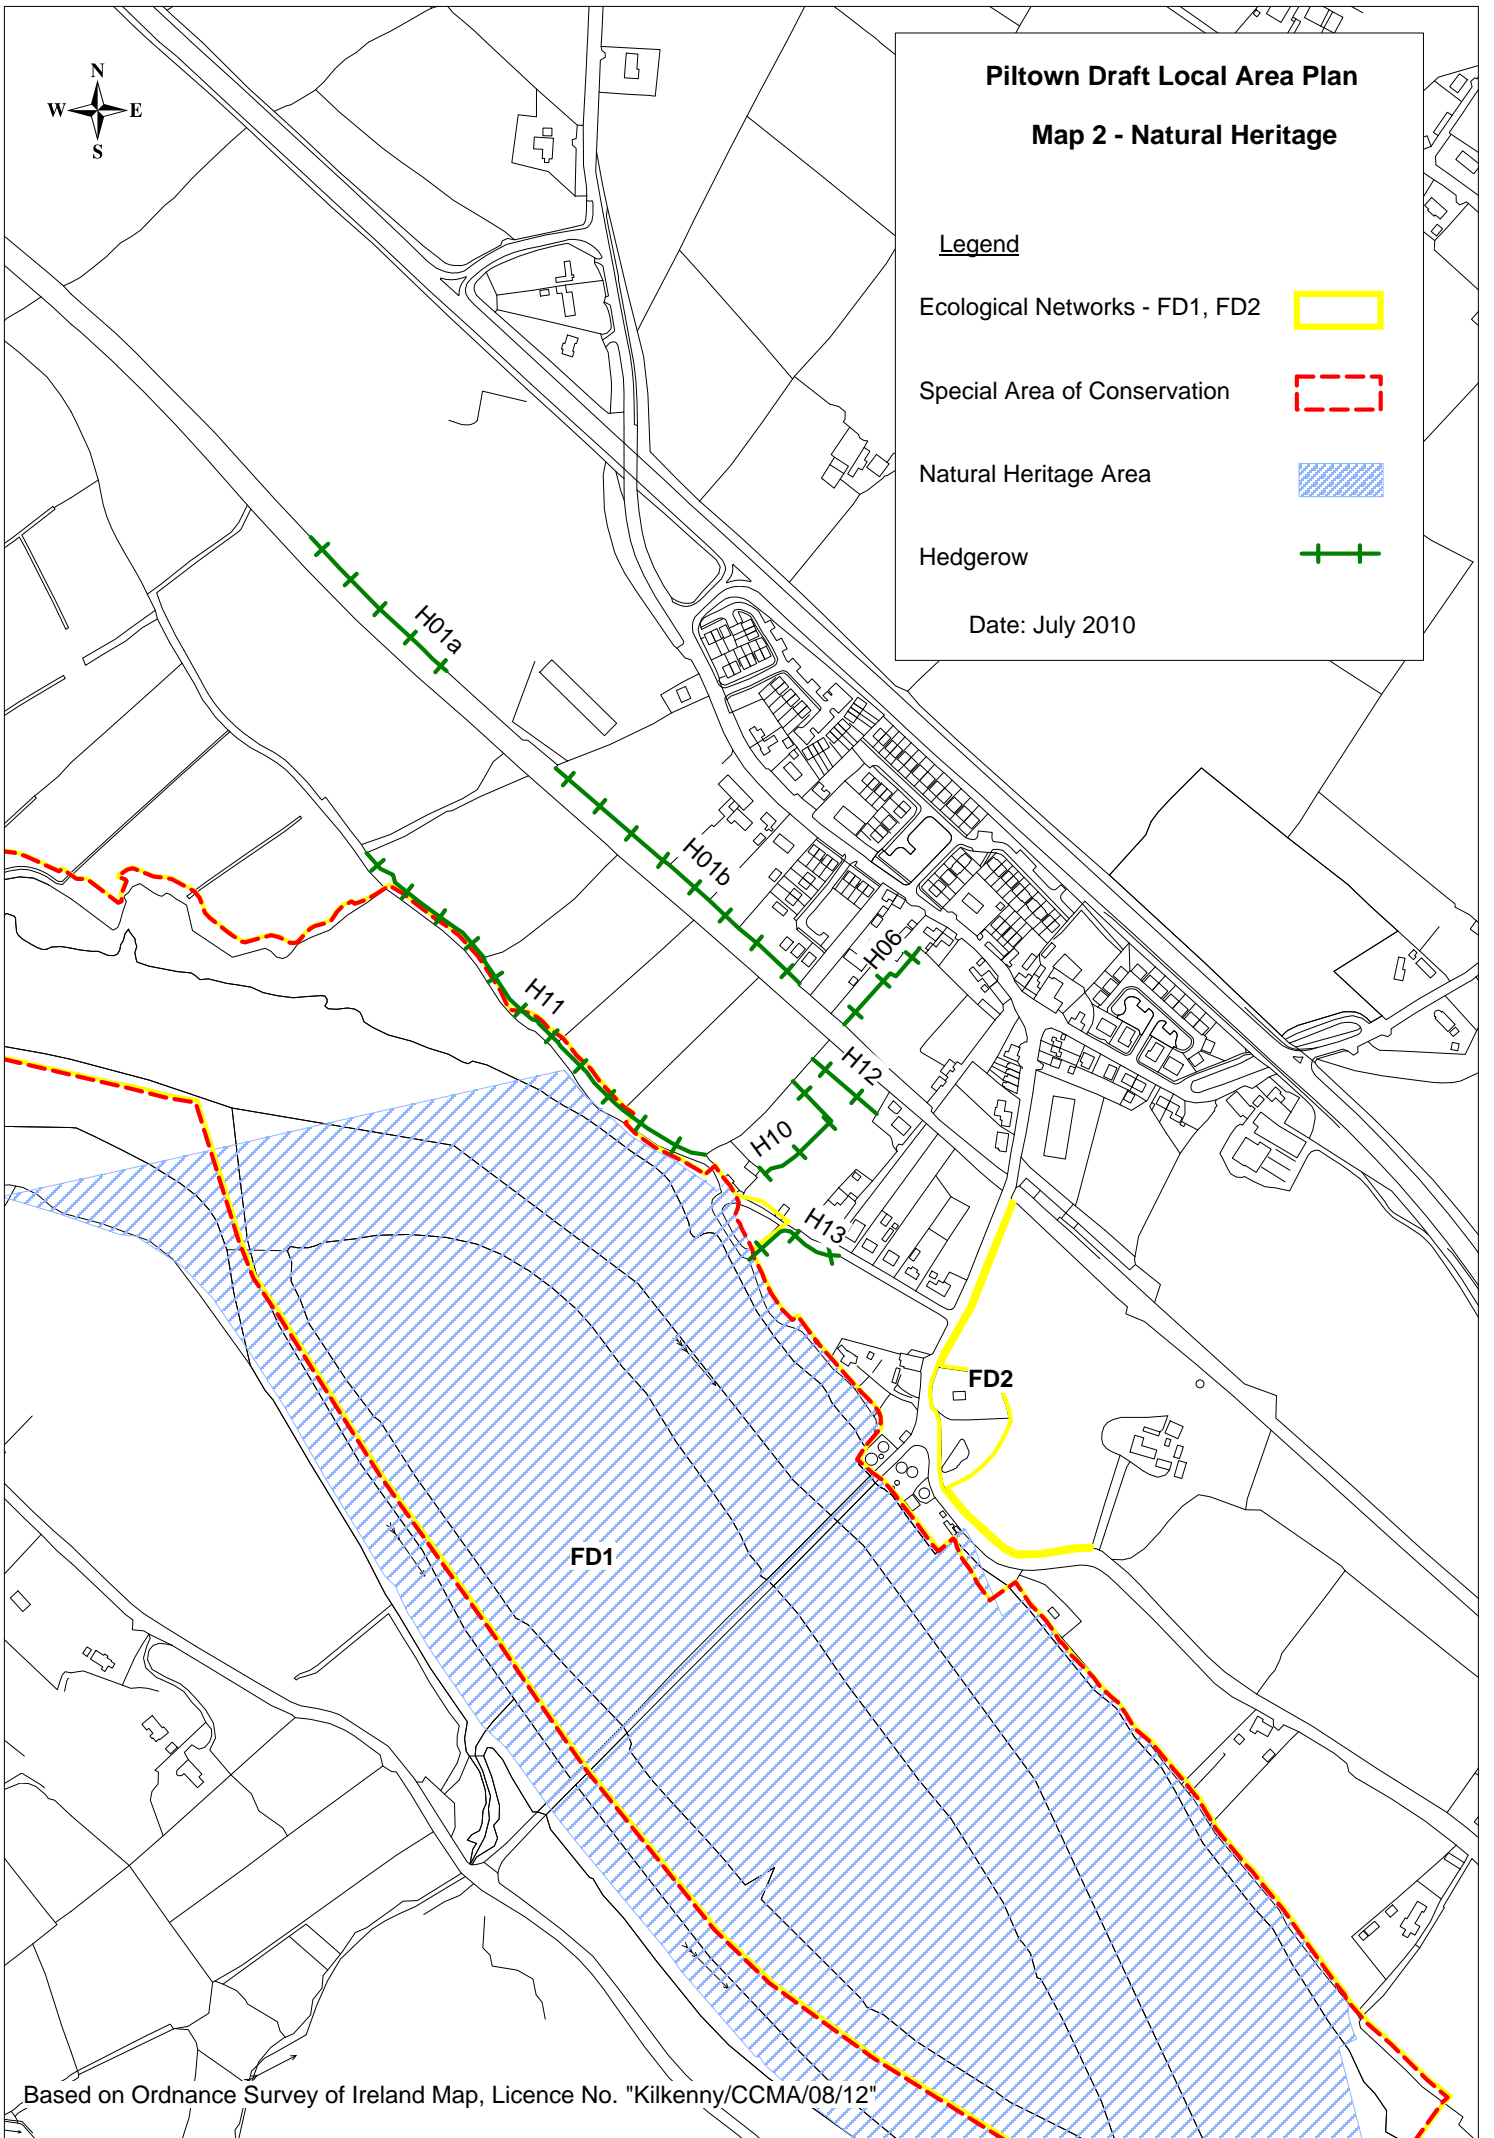

Fiddown Draft Local Area Plan Map 1 - Zoning Objectives

Legend

- Existing & General Development 
- Residential 
- Open Space 
- Industrial 
- Integrated Tourism/ Leisure 
- Development Boundary 

Piltown Draft Local Area Plan

Map 2 - Natural Heritage

Legend

Ecological Networks - FD1, FD2

Special Area of Conservation

Natural Heritage Area

Hedgerow

Date: July 2010

**DRAFT
FIDDOWN LOCAL AREA PLAN**

Legend

Existing & Proposed
Protected Structures
(for details refer to Table 1)

Recorded Monuments

MAP 3 - BUILT HERITAGE & ARCHAEOLOGY

Based on Ordnance Survey of Ireland
Map Licence No. Kilkenny/CCMA08/12"