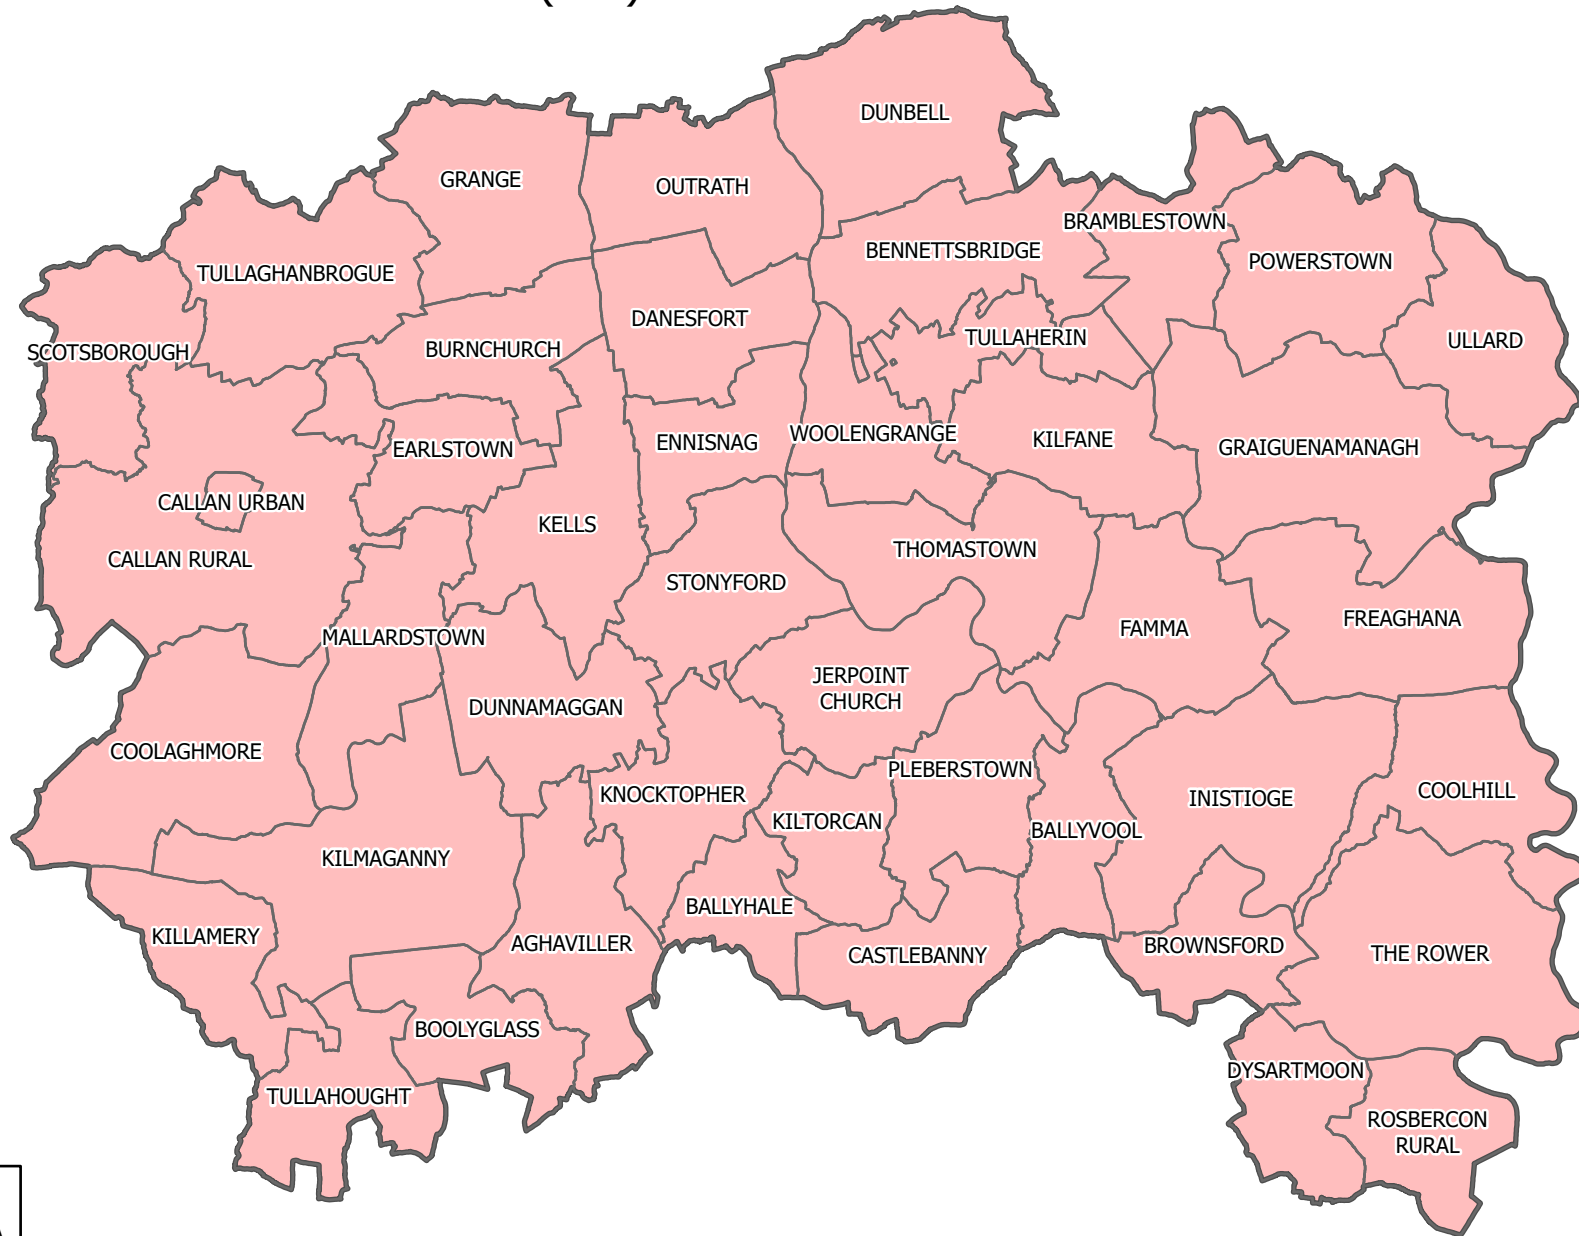

# Polling Scheme for County Kilkenny 2020

## Callan - Thomastown Local Electoral Area (LEA)

**Legend**

- Callan - Thomastown LEA
- Electoral Divisions