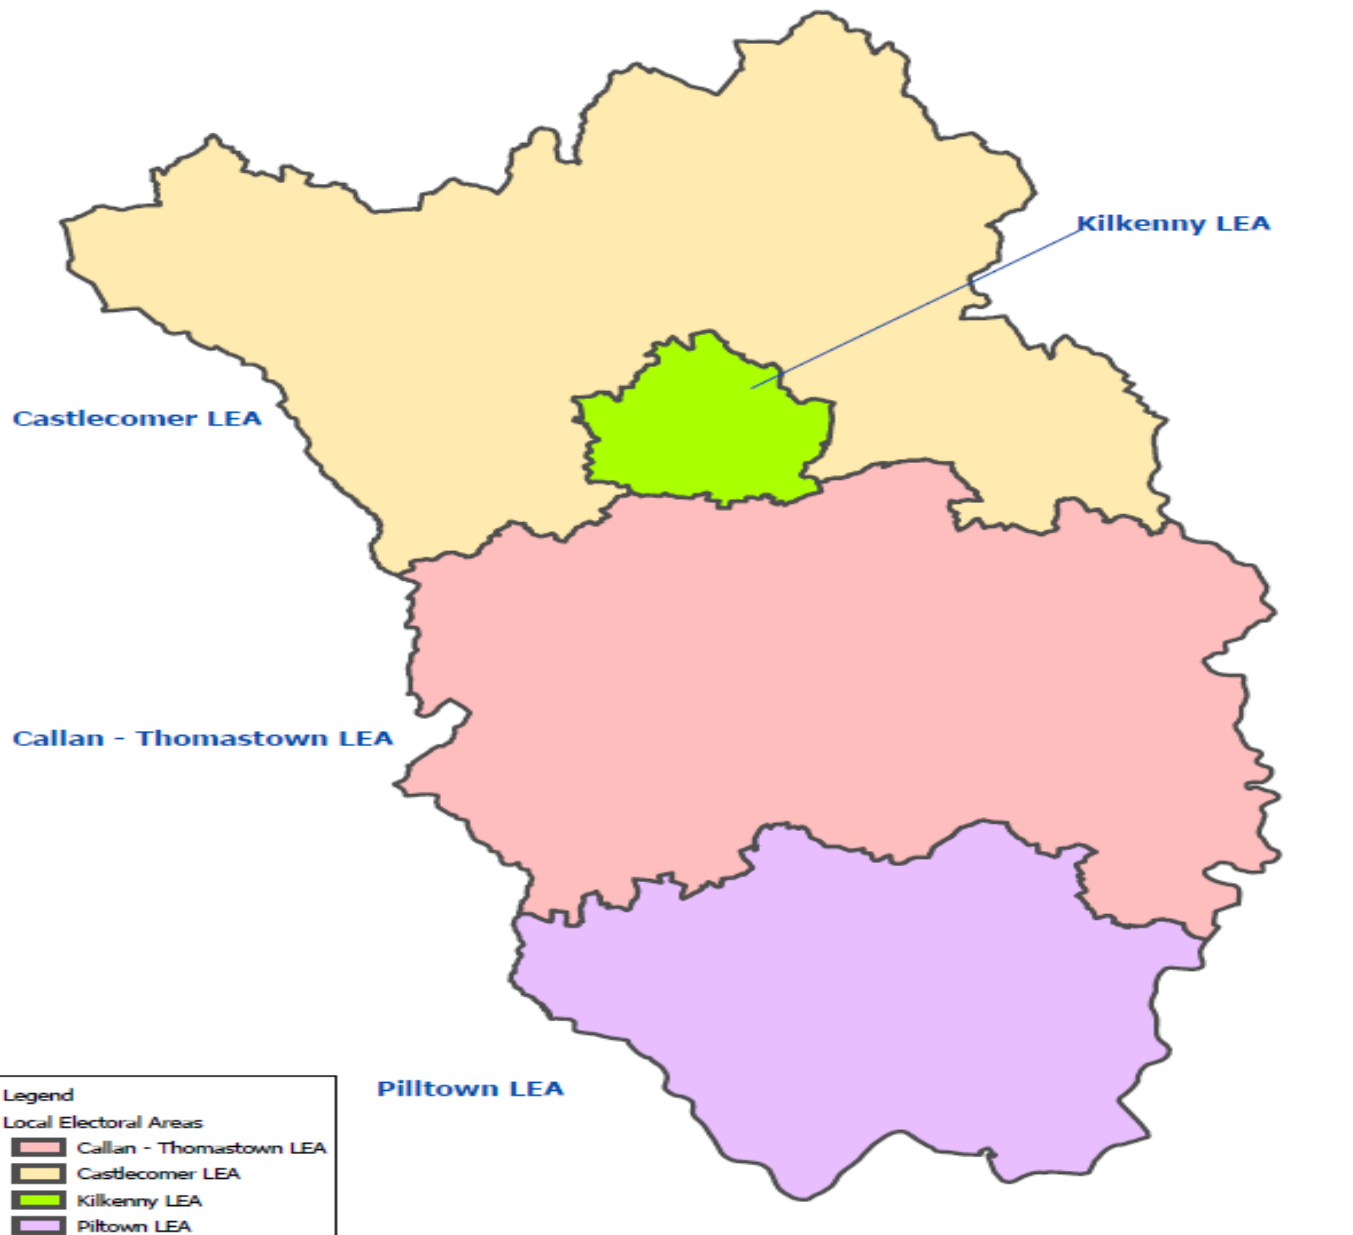

Polling Scheme for County Kilkenny 2020