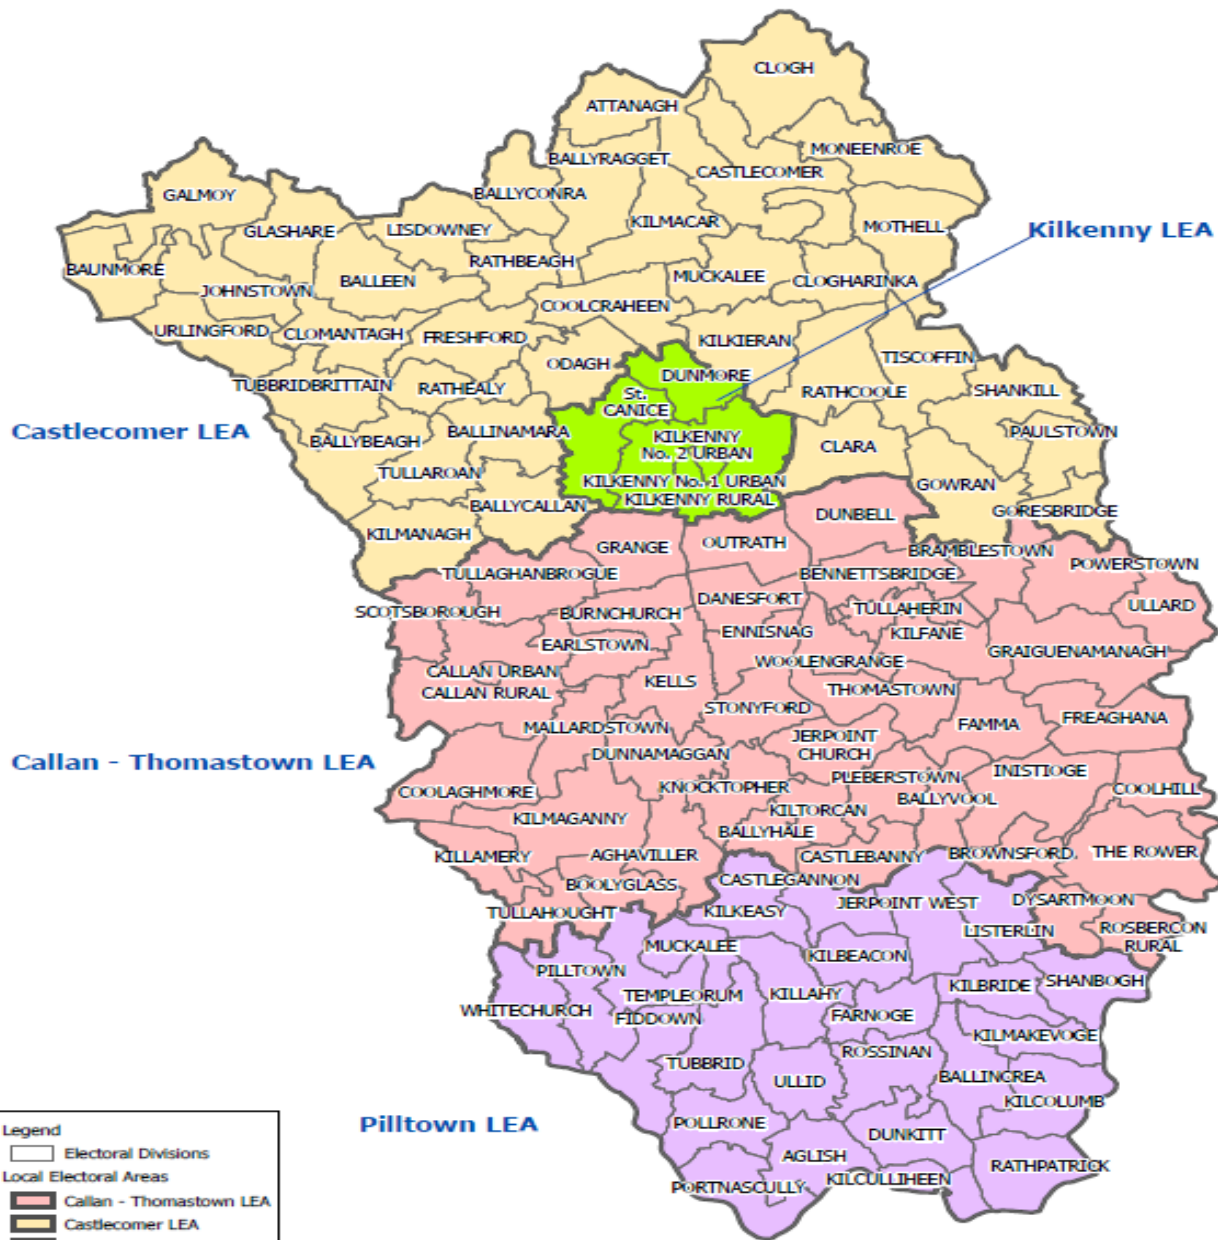

Polling Scheme for County Kilkenny 2020

Polling Scheme for County Kilkenny 2020

Legend

- Electoral Divisions
- Local Electoral Areas
- Callan - Thomastown LEA
- Castlecomer LEA
- Kilkenny LEA
- Pilltown LEA